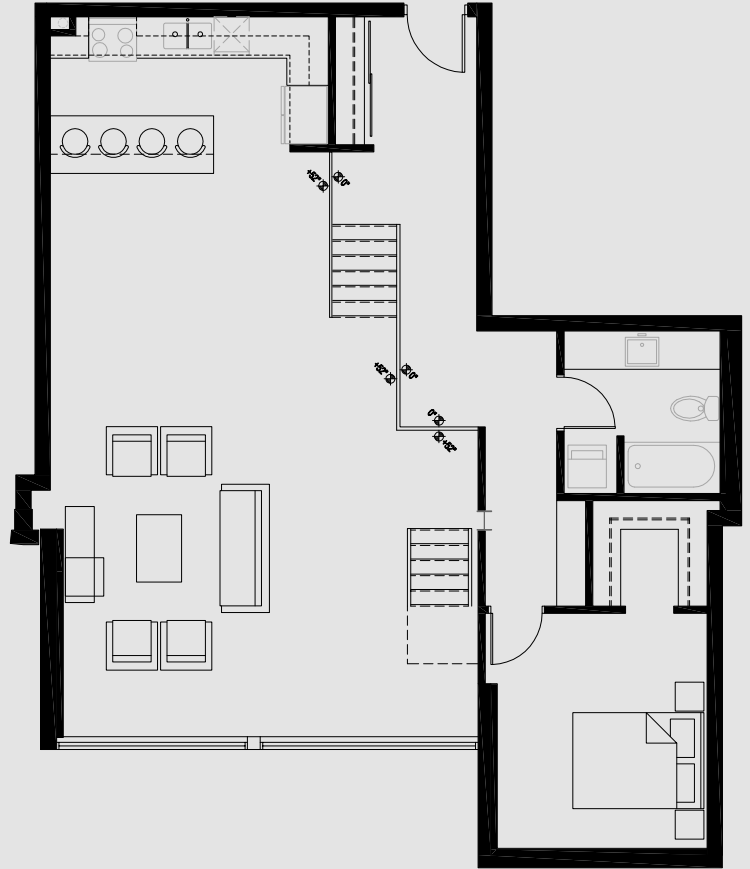

MEZZ

LOWER

2 BED | 2 BATH

1,510 SQFT