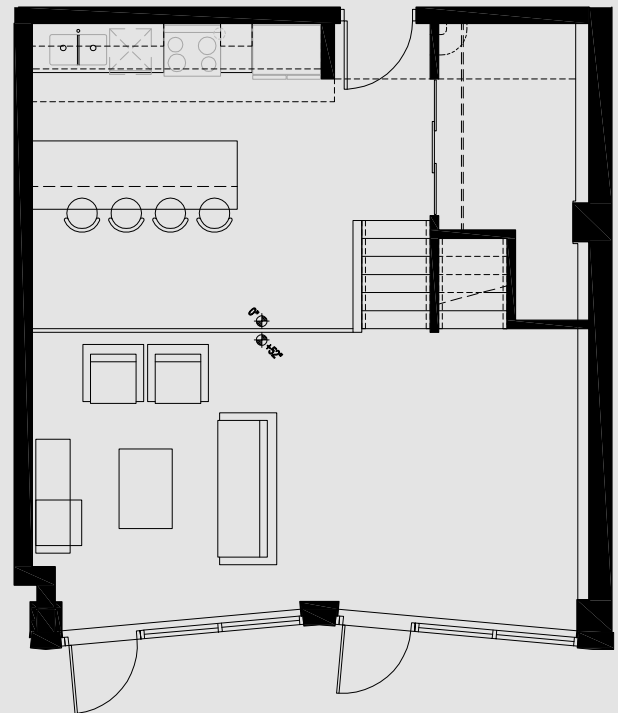

Inglewood Lofts.

UNIT PH1

WIDE

MEZZ

LOWER

1 BED | 1 BATH
1,119 SQFT