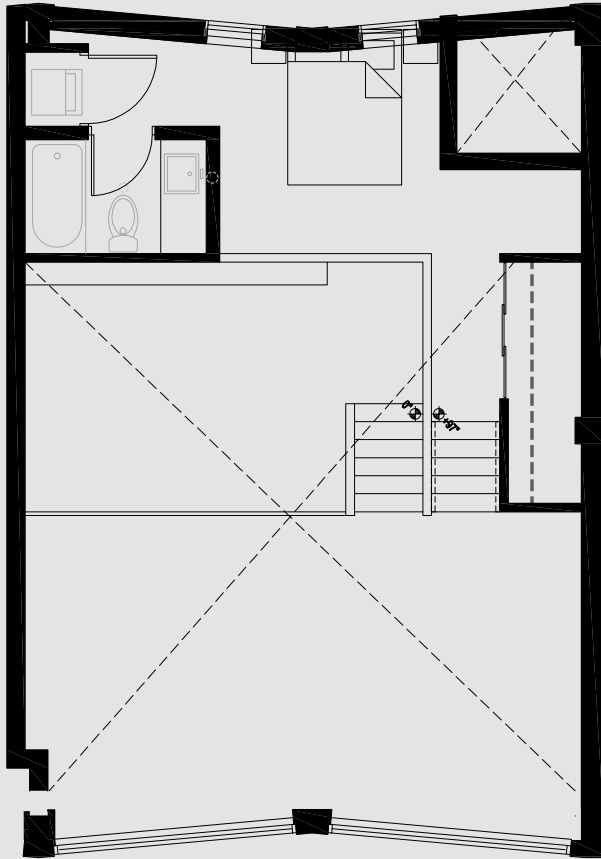

Inglewood Lofts.

UNIT PH1

WIDE

MEZZ

LOWER

1 BED | 1 BATH
1,119 SQFT