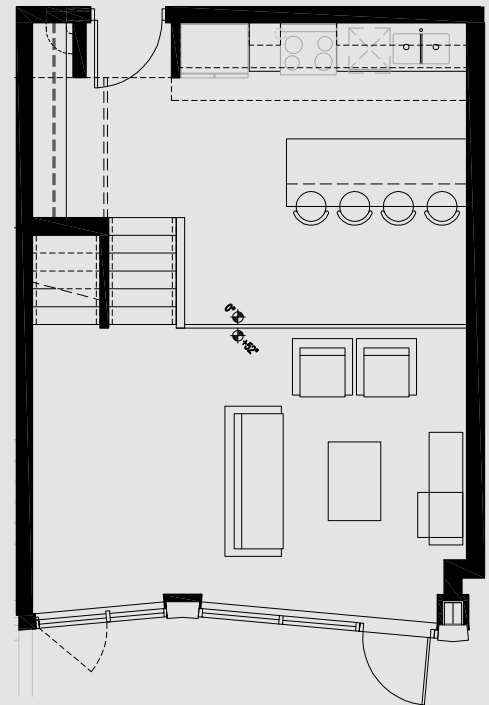

Inglewood Lofts.

UNIT PH1

NARROW

MEZZ

LOWER

1 BED | 1 BATH
905 SQFT