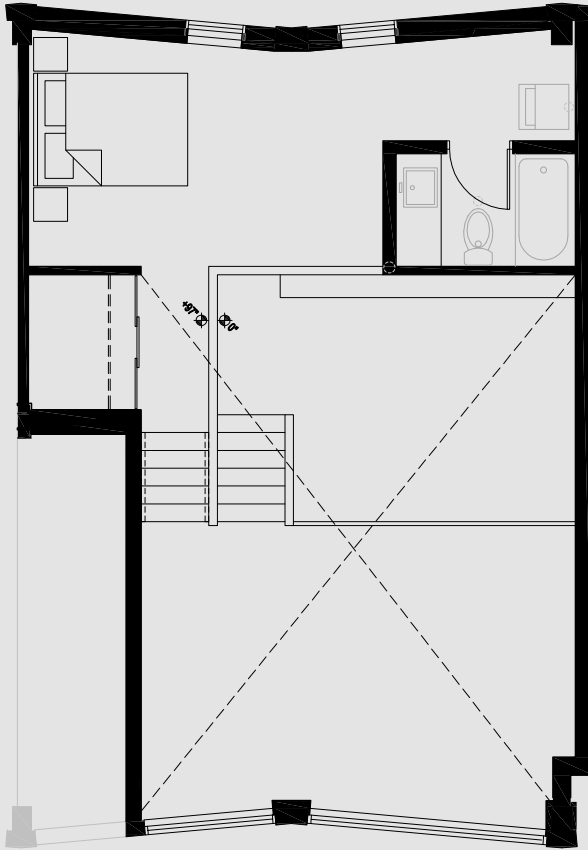

Inglewood Lofts.

UNIT PH1

NARROW

MEZZ

LOWER

1 BED | 1 BATH
905 SQFT