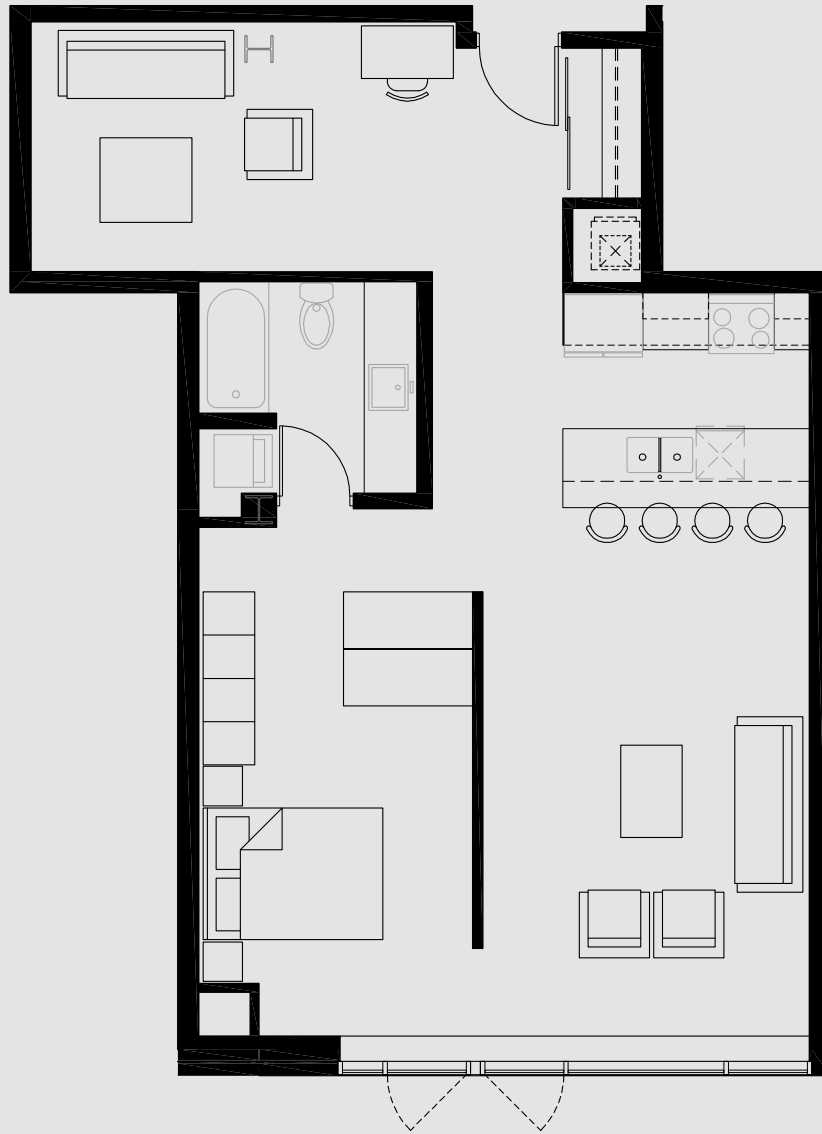

Inglewood
Lofts.

UNIT A

Apply Now!

1 BED + DEN | 1 BATH
955 SQFT

inglewoodlofts.ca