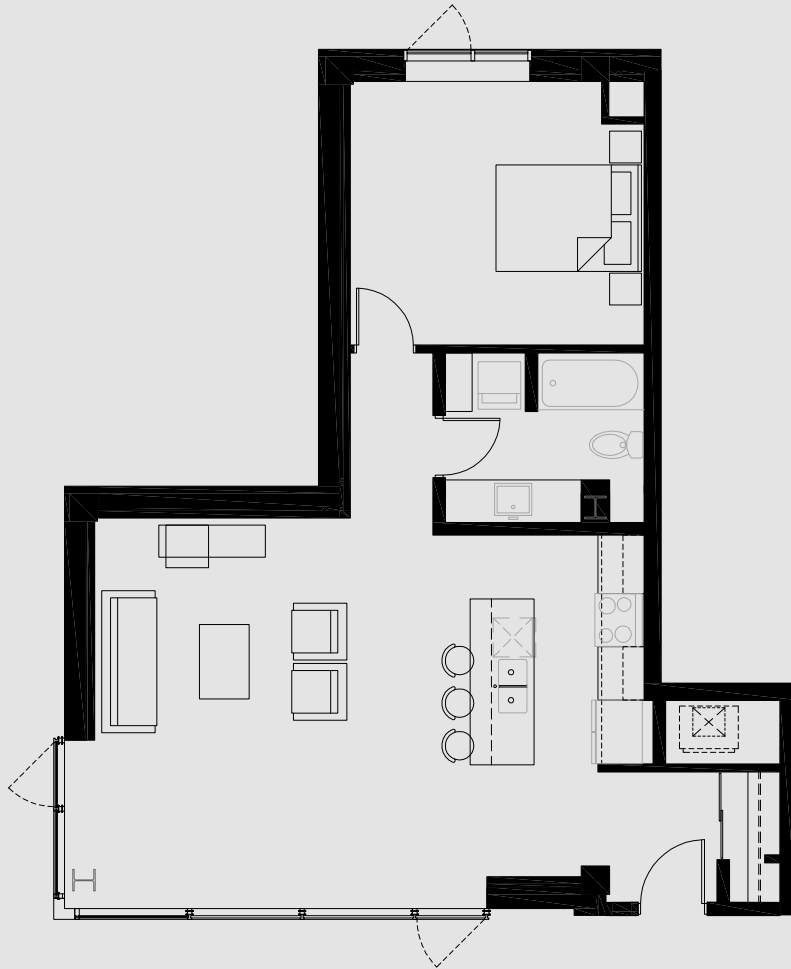

Inglewood Lofts.

UNIT J

1 BED | 1 BATH
950 SQFT