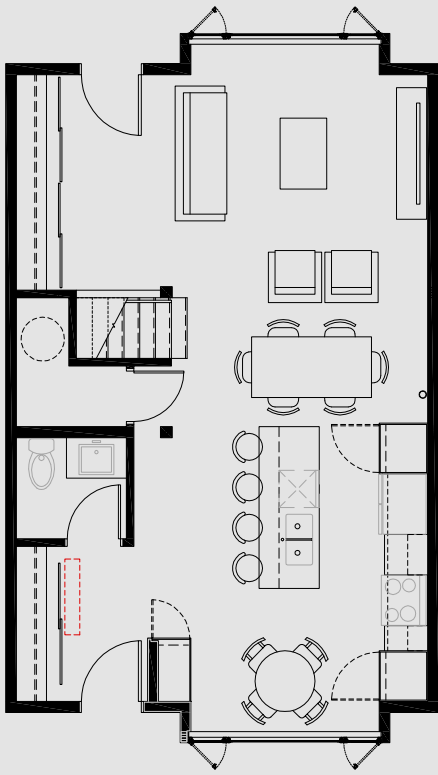

Inglewood Lofts.

TH 2

1ST FLOOR

2ND FLOOR

3RD FLOOR

4 BED | 2.5 BATH
1,780 SQFT