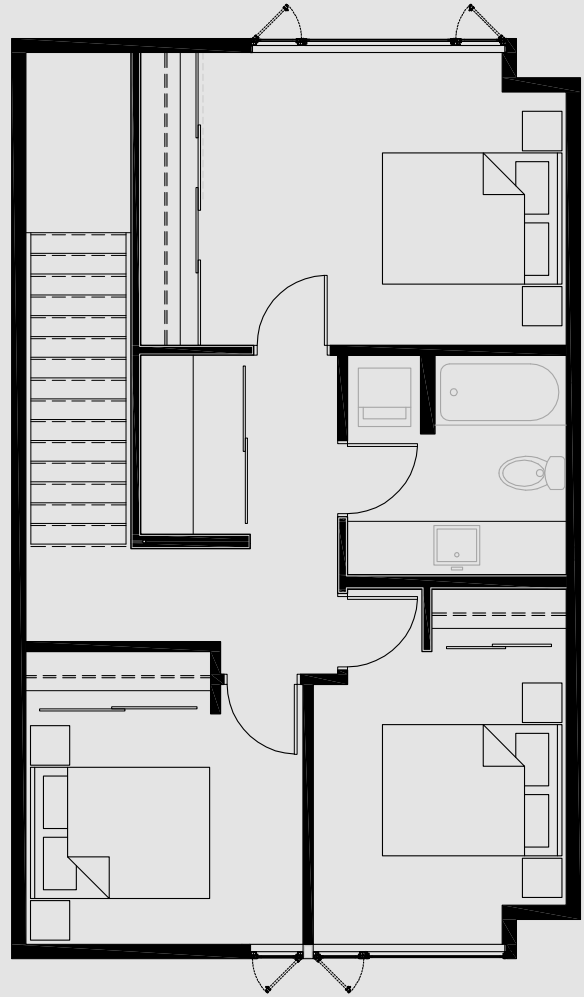

Inglewood Lofts.

TH 1

1ST FLOOR

2ND FLOOR

3 BED | 1.5 BATH
1,358 SQFT