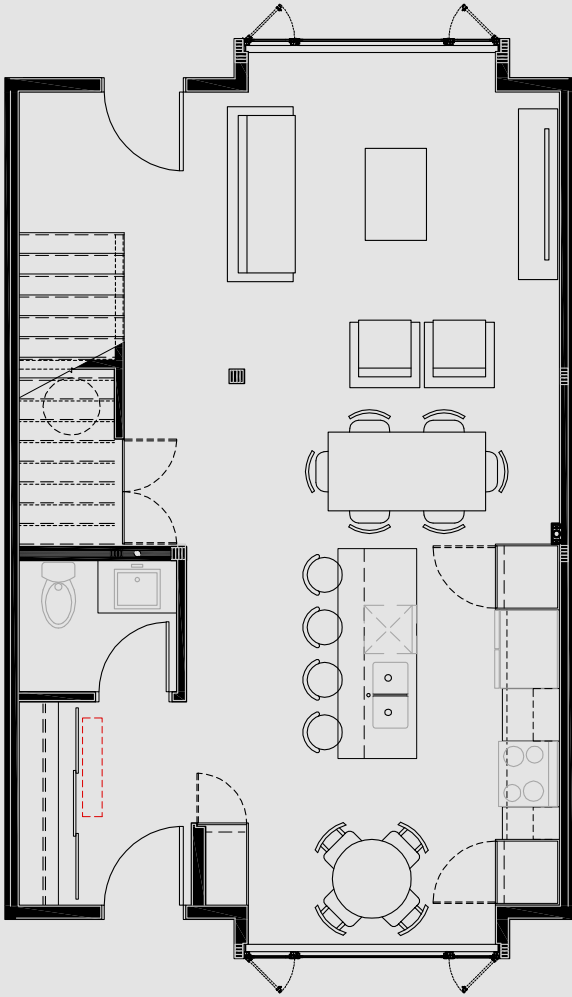

Inglewood Lofts.

TH 1

1ST FLOOR

2ND FLOOR

3 BED | 1.5 BATH
1,358 SQFT