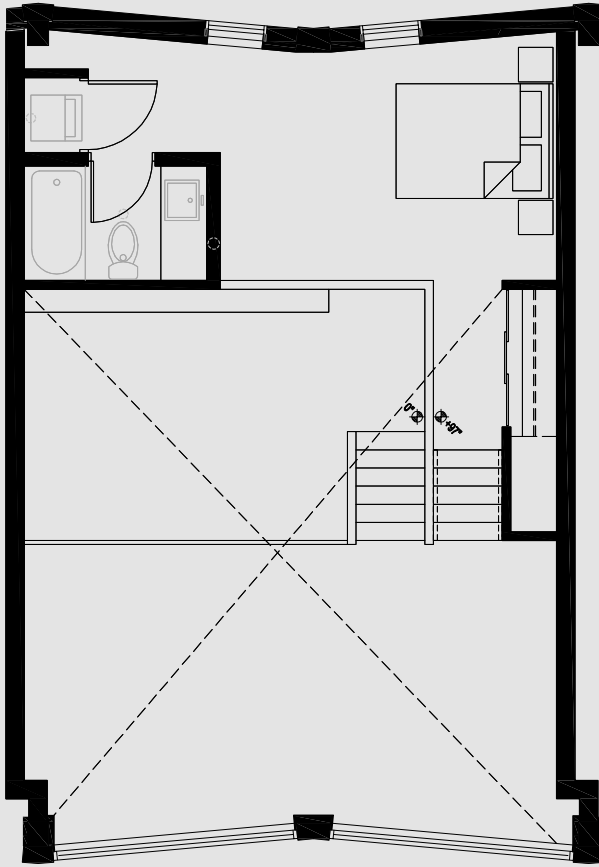

Inglewood Lofts.

UNIT PH1

MEZZ

LOWER

1 BED | 1 BATH
1,075 SQFT