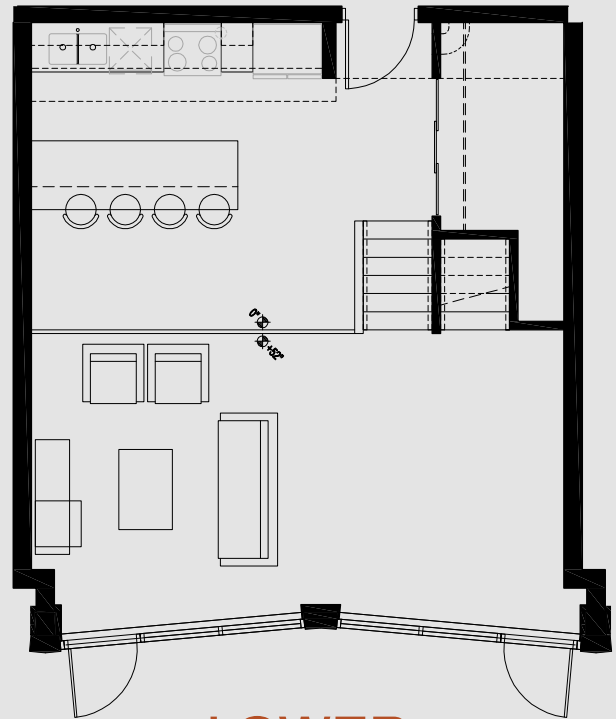

Inglewood Lofts.

UNIT PH1

MEZZ

LOWER

1 BED | 1 BATH
1,075 SQFT