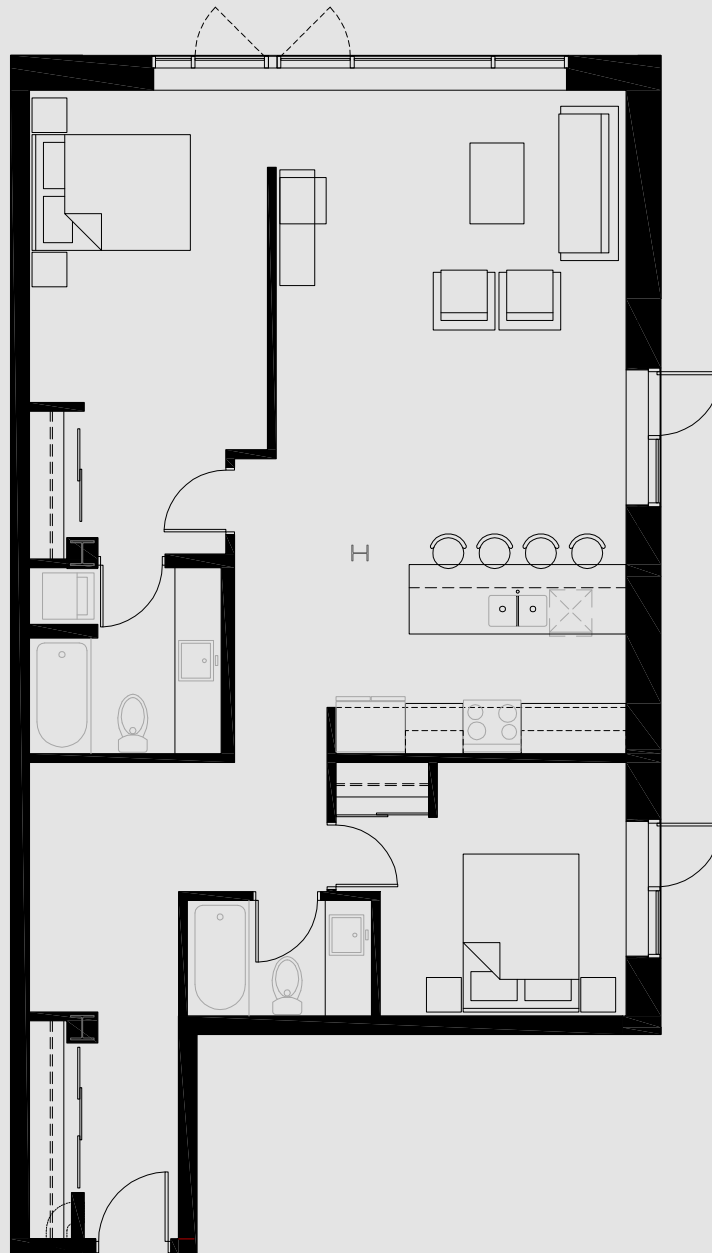

Inglewood Lofts.

UNIT N

2 BED | 2 BATH
1,219 SQFT